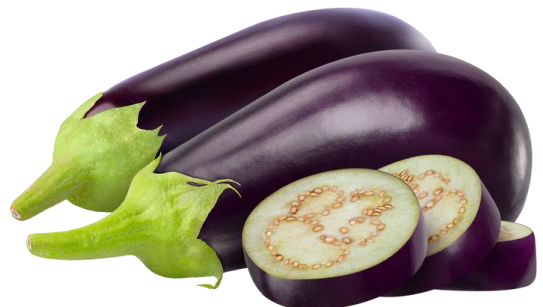

EGGPLANT

PRODUCT NUMBER 102976
weight per box 13.61kg